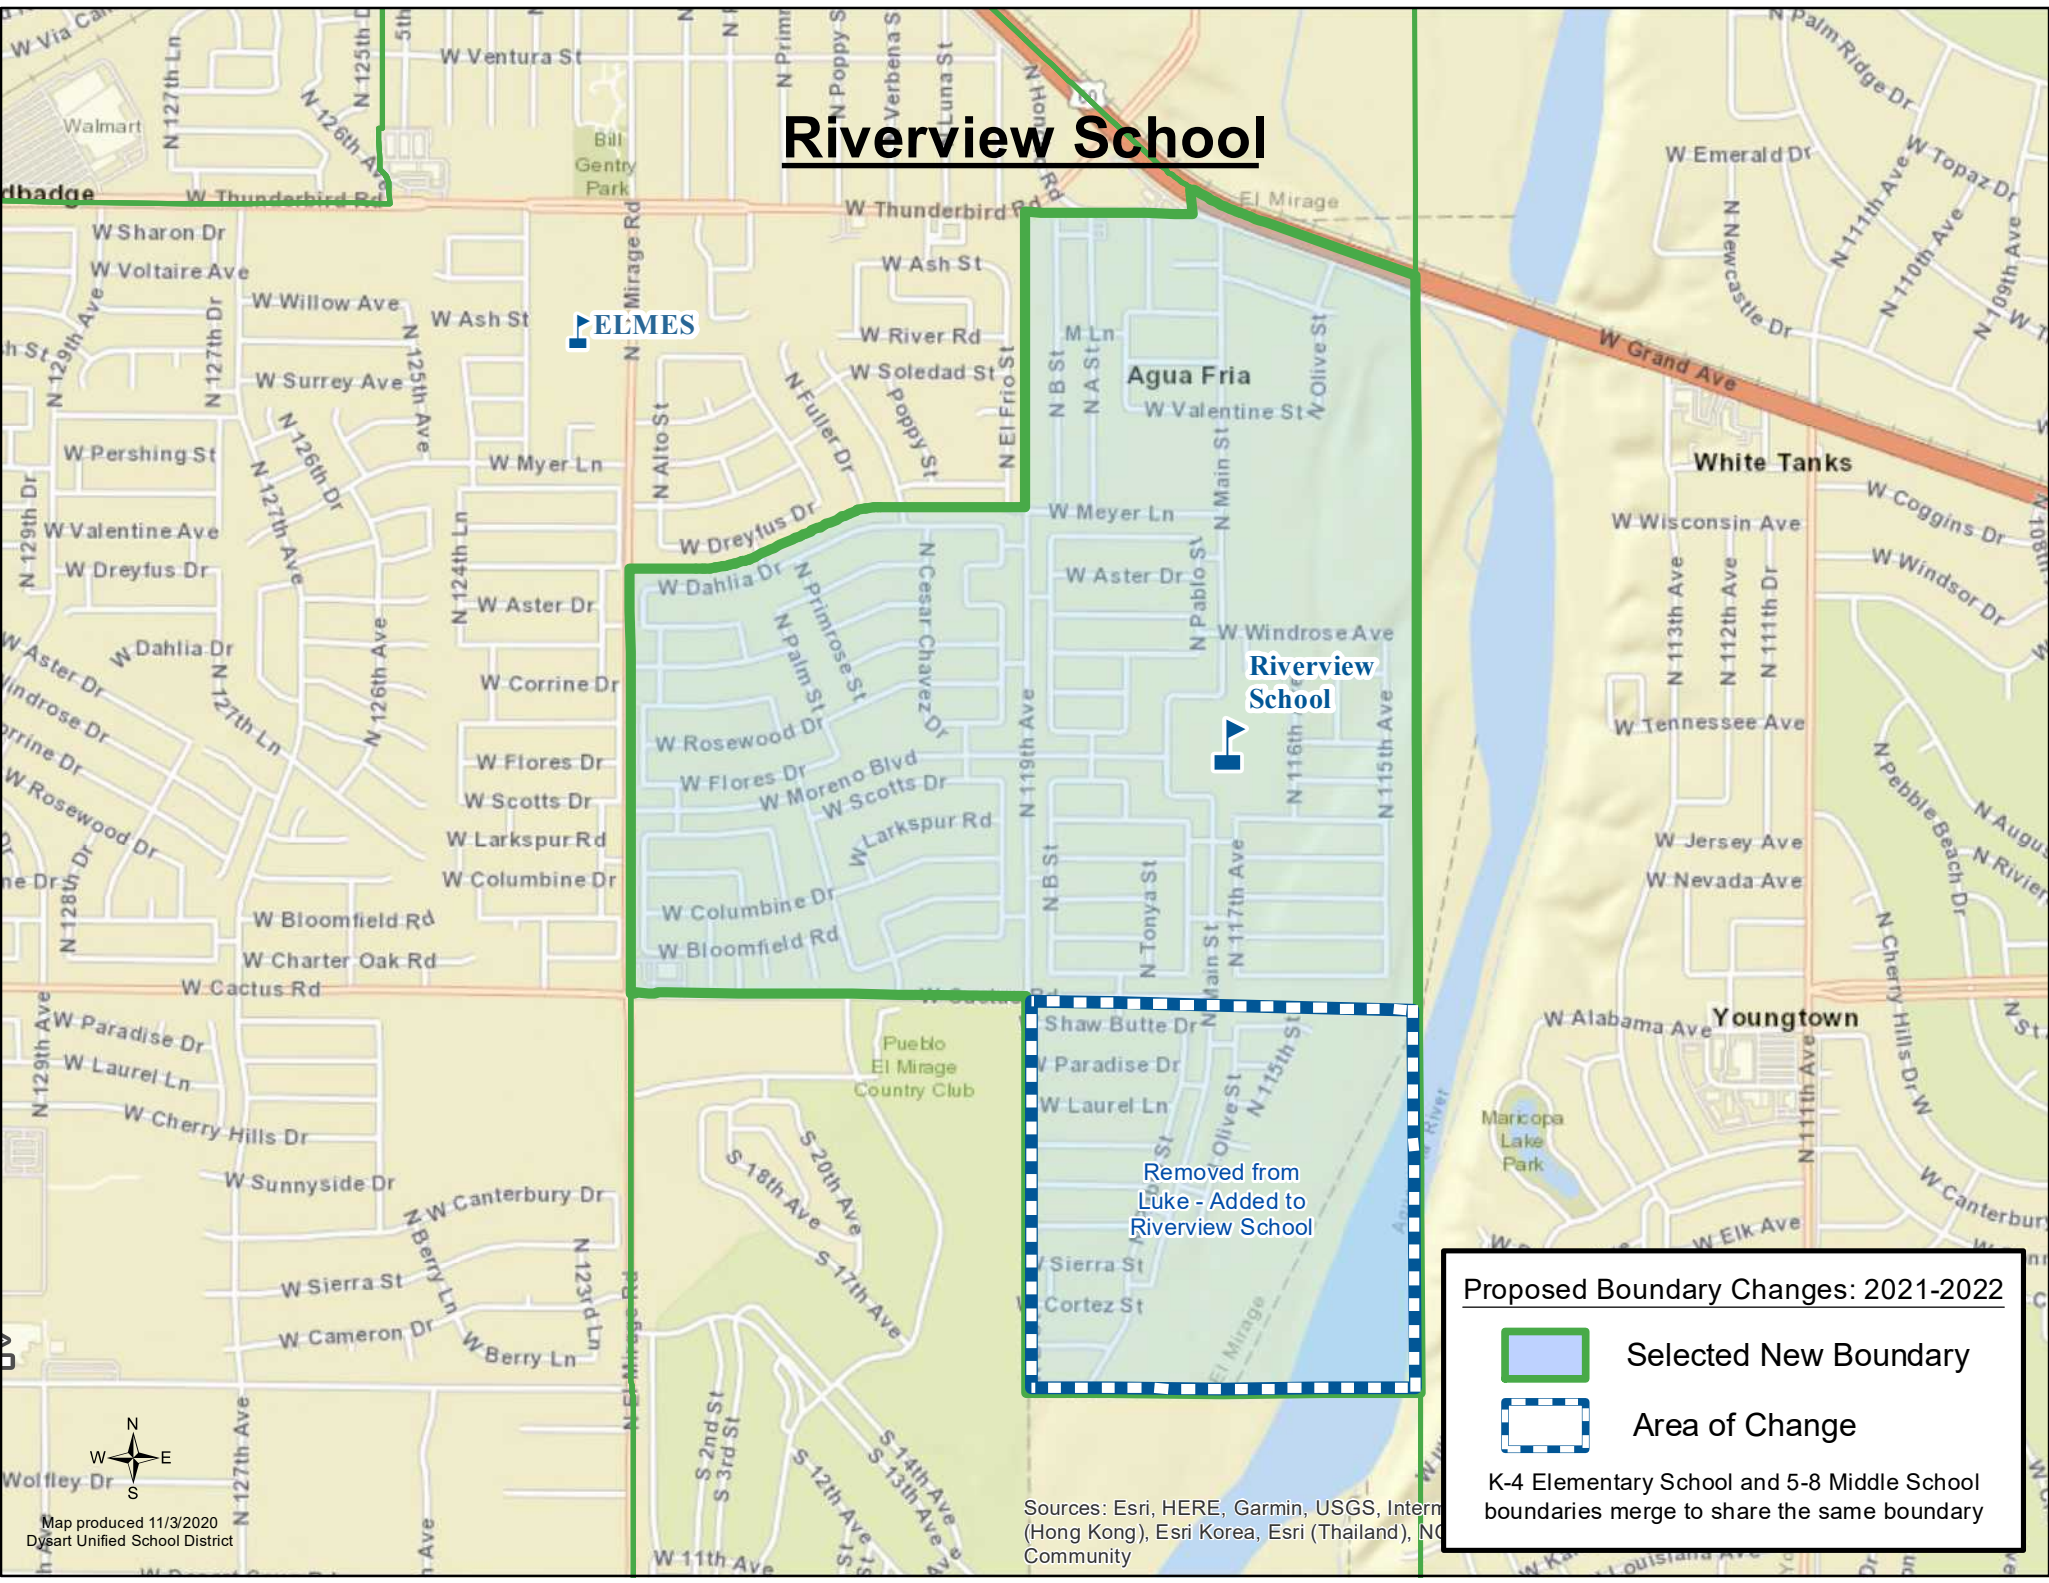

# Riverview School

ELMES

Agua Fria

Riverview School

White Tanks

Youngtown

Removed from Luke - Added to Riverview School

### Proposed Boundary Changes: 2021-2022

 Selected New Boundary

 Area of Change

K-4 Elementary School and 5-8 Middle School boundaries merge to share the same boundary

Map produced 11/3/2020  
Dysart Unified School District