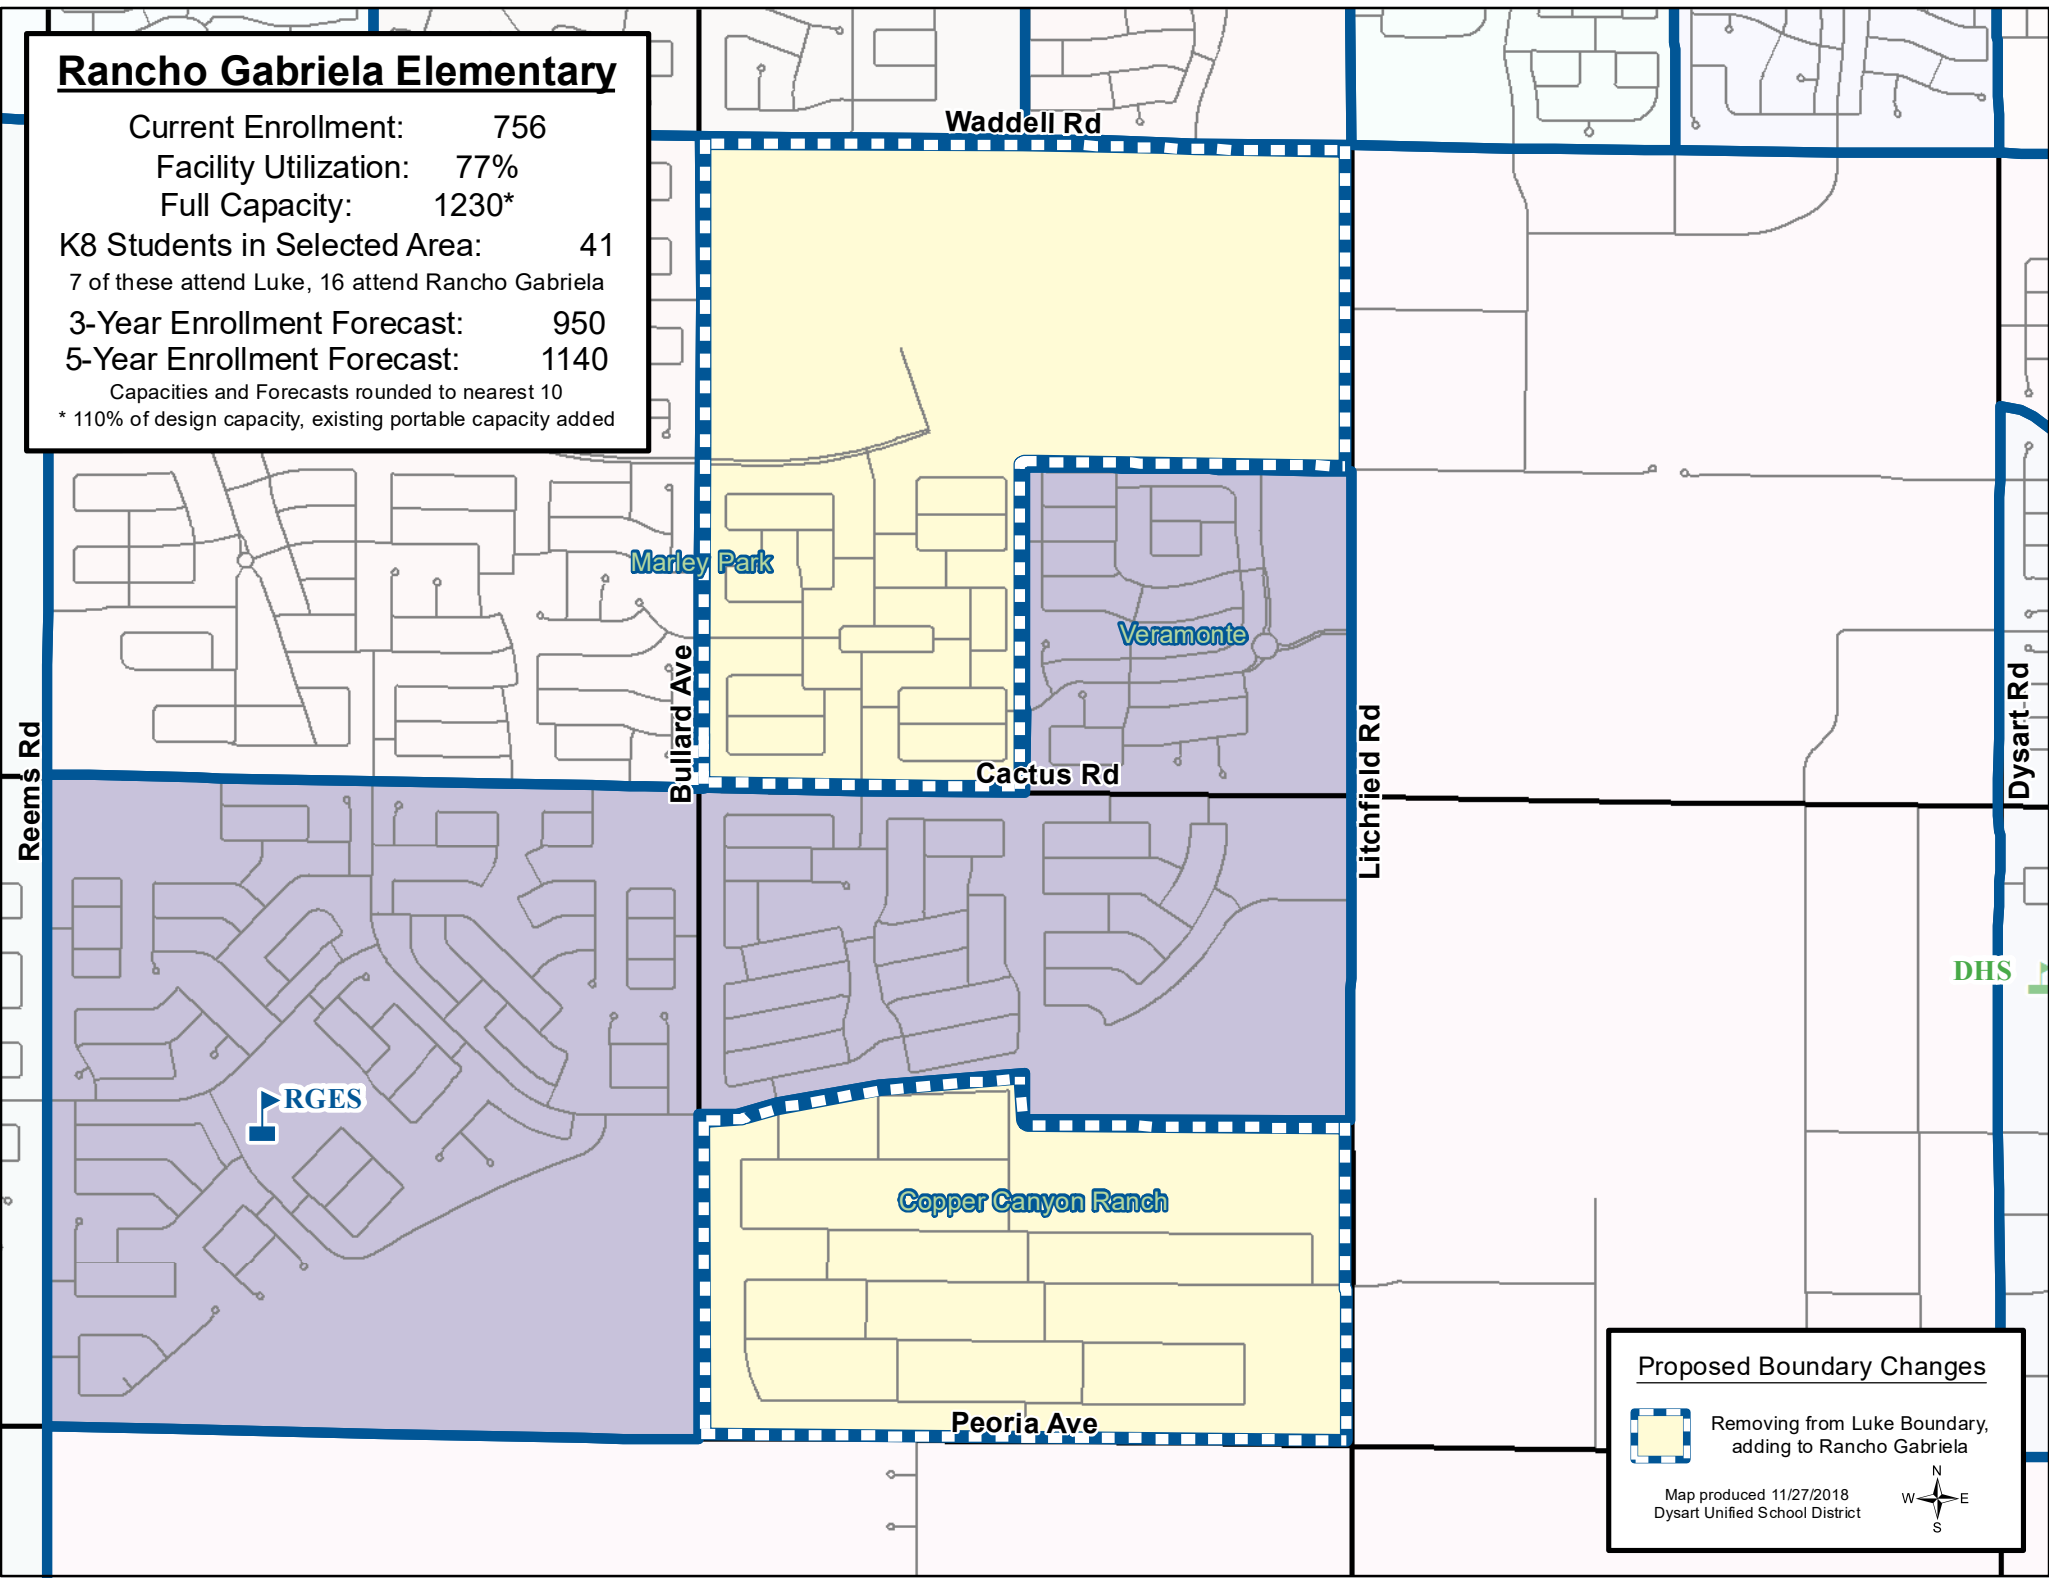

# Rancho Gabriela Elementary

Current Enrollment: 756

Facility Utilization: 77%

Full Capacity: 1230\*

K8 Students in Selected Area: 41

7 of these attend Luke, 16 attend Rancho Gabriela

3-Year Enrollment Forecast: 950

5-Year Enrollment Forecast: 1140

Capacities and Forecasts rounded to nearest 10

\* 110% of design capacity, existing portable capacity added

## Proposed Boundary Changes

 Removing from Luke Boundary, adding to Rancho Gabriela

Map produced 11/27/2018  
Dysart Unified School District